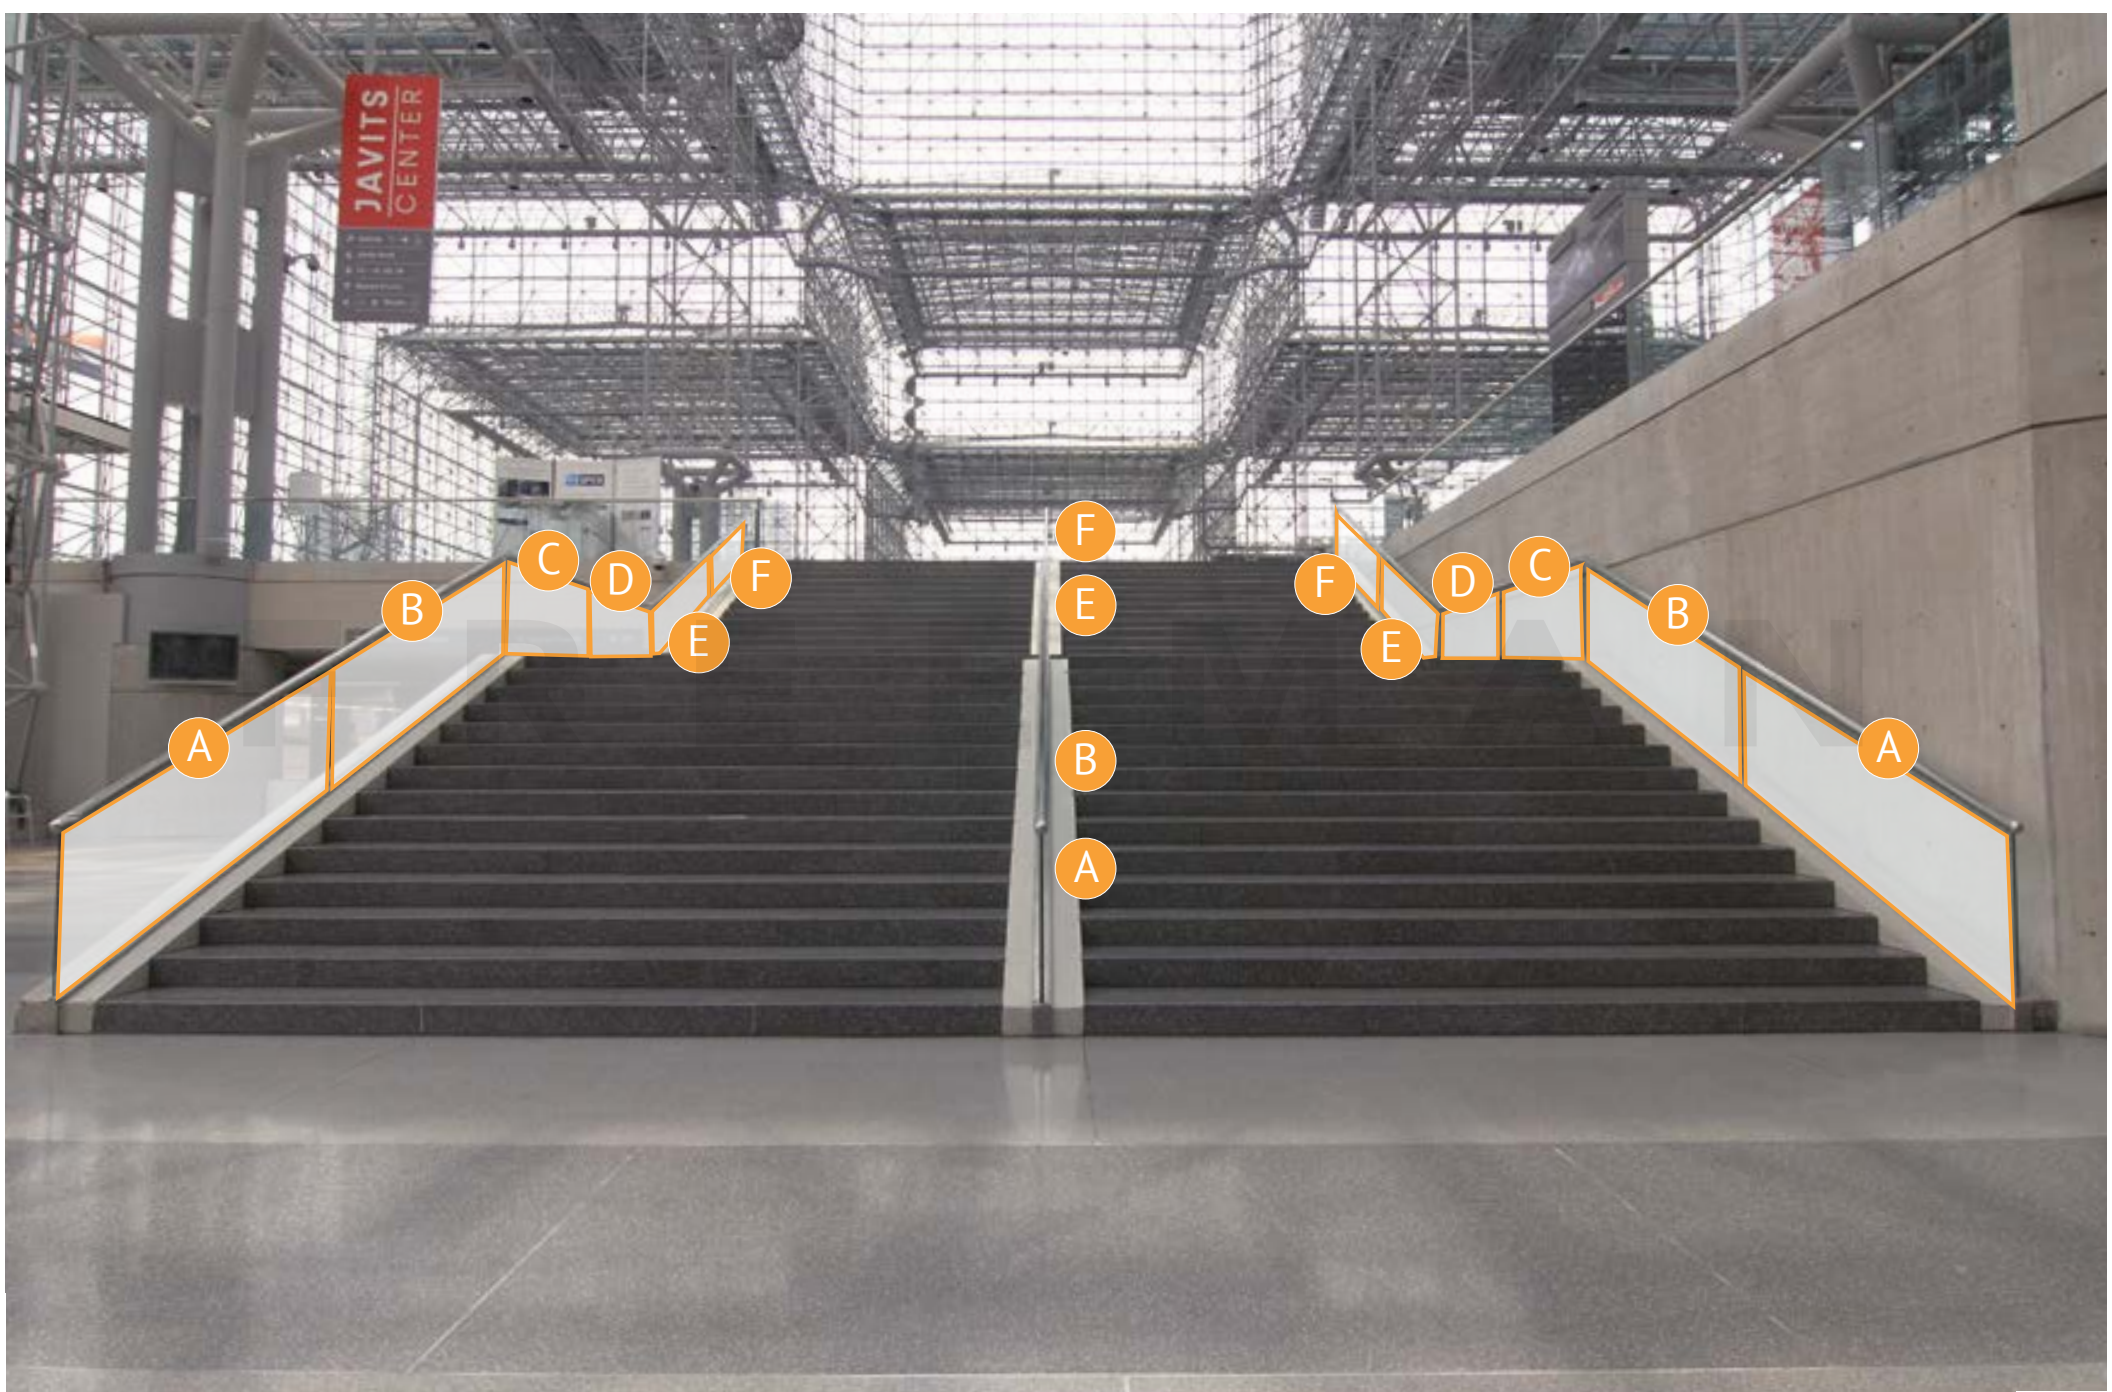

# Stair Railing Graphics SG4

A: 98.5" W x 31" H

B: 114" W x 31" H

C & D: 73" W x 31" H

E: 113" W x 31" H

F: 112.5" W x 31" H

## TOP OF STAIRS

Double Sided

Double Sided

Single Sided

## BOTTOM OF STAIRS

PLANTOUR LOCATION:  
Stair Railing Graphics SG4

Jacob K. Javits Convention Center  
New York, New York

Designer:  
AJ Spence  
Creation Date:  
March 9, 2017

**F R E E M A N**  
INNOVATION DEDICATED TO YOUR BRAND

PLANTOUR LOCATION:  
Stair Railing Graphics SG4

Jacob K. Javits Convention Center  
New York, New York

Designer:  
**AJ Spence**  
Creation Date:  
March 9, 2017

**F R E E M A N**  
INNOVATION DEDICATED TO YOUR BRAND